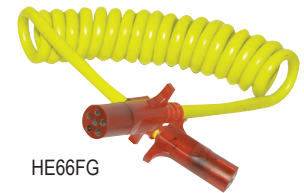

HE66FG

Both ends of these flex coiled cords are terminated with trailer-end connectors. Extensions are night-glow. More options on page 114.

HE44FG	4-way round coiled cable	$52.95
HE66FG	6-way round coiled cable	$65.95