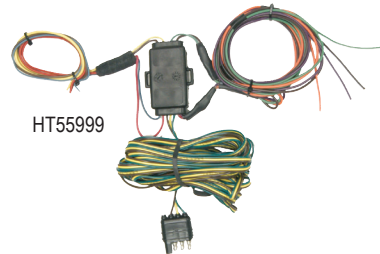

HT56305

#1. Towed Vehicle Wiring Kit

HT55999