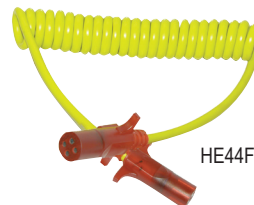

#2. Choose a Flex coil Electrical Cord to Connect the two Vehicles (Based on what connector your vehicle has, or what you want to have)

HE44FG