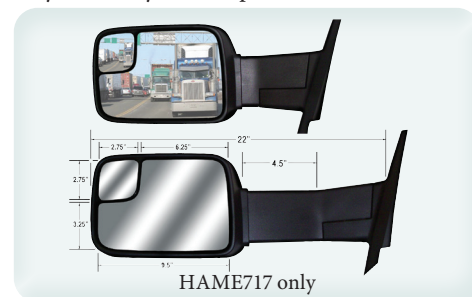

10"x10" Mirror

Approximately 22" Extended

All mirrors are this style except HAME717

HAME717 only

Application Guide	Year	Manual	Price	Electric	Price	Heated / Electric	Price
<b>Chevy/GMC</b>							
Silverado, Sierra	99-02	<a href="#">HAME801</a>	\$369.00	<a href="#">HAME701</a>	\$398.95		
Suburban, Tahoe, Yukon, Yukon XL	00-02						
Silverado, Sierra, Suburban, Tahoe	03-07	<a href="#">HAME801</a>	\$369.00	<a href="#">HAME702</a>	\$399.00	<a href="#">HAME707</a>	\$502.95
Yukon, Yukon XL							
Silverado, Sierra, Suburban, Tahoe	07-13					<a href="#">HAME717</a>	\$489.00
Yukon, Yukon XL							