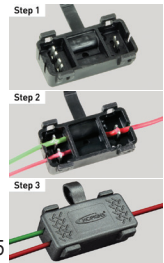

### #1. Towed Vehicle Wiring Kit

HT55999

HT56305

HT55999- Includes diodes for proper taillight and turn signal power. Works on any towed vehicle.

HT56305- Quick Lock allows installation in a snap! Integrated quick splice. Weatherproofing grease included.