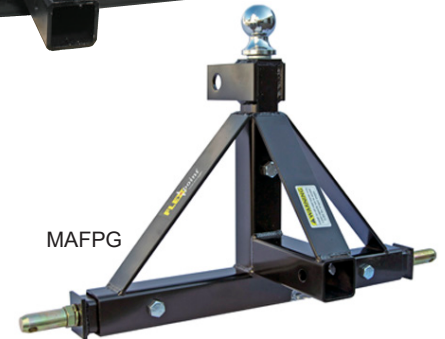

## Super Heavy Duty Cushion Hitch

- 1" tongue hole
- 5/8" pin and clip included
- Fits most class 3, 4, & 5 receiver hitches with a 2" square opening
- Very similar to the 740 model, but much heavier.

**HC840** Super Heavy Hitch 40,000 GTW, 2,000 TW **\$820.00**

## Flex-point

MAFP

MAFPG

- Turn your 3-point hitch on your tractor into a 2" receiver
- Accepts any standard 2" ball mount or accessory
- MAFP: Includes category 1 pins
- MAFPG: Includes category 2 pins and 2 1/16" gooseneck ball