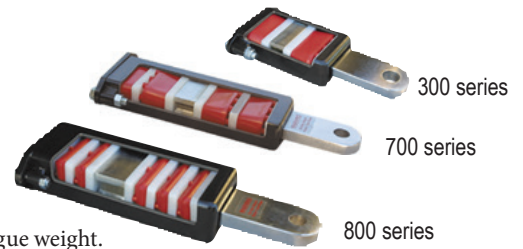

# Schuck Cushion Hitches

Built with a lifetime of service in mind. The Schuck Cushion Hitches contain injection molded Urethane Cushions to absorb thrust shock and a high density Polyethylene Bearing to increase tongue load. Cushioning reduces wear on the entire drive train of the truck, increases gas mileage through the reduction of jerk, and greatly reduces driver fatigue.

We recommend the 300 series for towing mostly empty wagons with very little tongue weight. The 700 series has twice as many cushions and bearings and works well for full wagons or applications with a good bit of tongue weight. The 800 series is super heavy duty! Applications include fertilizer dealers, tractor draw bars, and implements with excessive tongue weight.

## Light Duty Cushion Hitch

- Similar to 740 with 1/2 as many cushions
- 1" tongue hole
- 5/8" pin and clip included
- Fits most class 3, 4, & 5 receiver hitches with a 2" square opening
- 2 3/8" drop (may also be used in rise position)